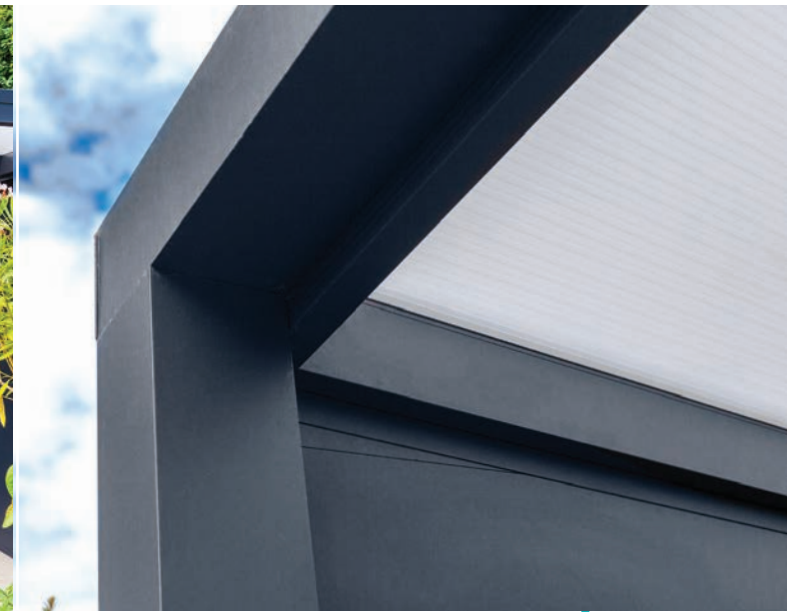

Total Home

The Cobh canopy is fully detached, meaning that it can be placed at every location in your garden

The Cobh comes standard with a closed back wall, one closed side wall or a side wall with an ultra clear polycarbonate window and one side wall with a platform. Of course, other combinations and variants are possible as well, and you can build the Cobh entirely to your liking.

Cobh; Aluminium terrace canopies

Enjoy a covered terrace anywhere

The detached terrace canopy Cobh is an entirely independent construction. Because of that, you are not bound by placement against a facade, meaning that you can enjoy a covered terrace in any place in your garden. The highest point of the Cobh is at the front, this means that the drain and the gutter are at the back of the roof, so that it maintains a smooth and open appearance.

DETAILS

Colours (profiles)	Anthracite texture (RAL7024)
Gutter	Round or Victorian
Uprights	Square
Roofing	Polycarbonate (Opal / Clear / Ultra clear / Solar control)
Width (mm)	4060 / 5060 / 6060
Depth (mm)	2500 / 3000 / 3500 / 4000

Optionally, the Cobh can be expanded with various accessories, such as a side wall, LED lighting or side panel.