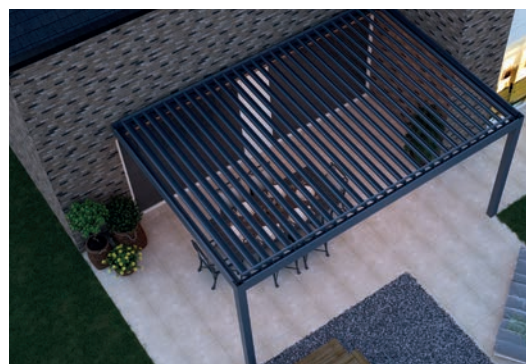

Total Home

Total peace of mind

**Verandas, glass rooms,
glass sliding doors
and accessories**

www.totalhomeni.com