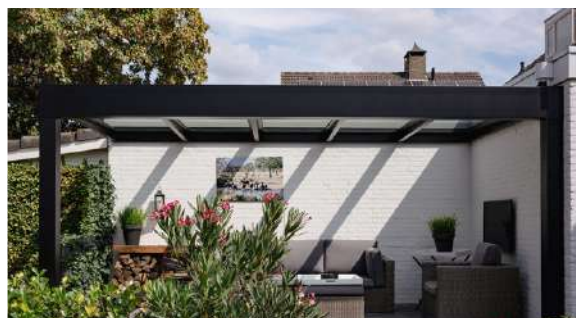

6m x 4m **£15,500**

Glass Roof Glass Room
Includes aluminium or glass key frames

FLAT ROOF VERANDA

Contemporary architectural
outdoor living.

AVAILABLE CONFIGURATIONS

- ✓ Wall Mounted (1 LED)
- ✓ Free Standing (4 LED)
- ✓ Multiple Sizes
- ✓ Bespoke sizes on request